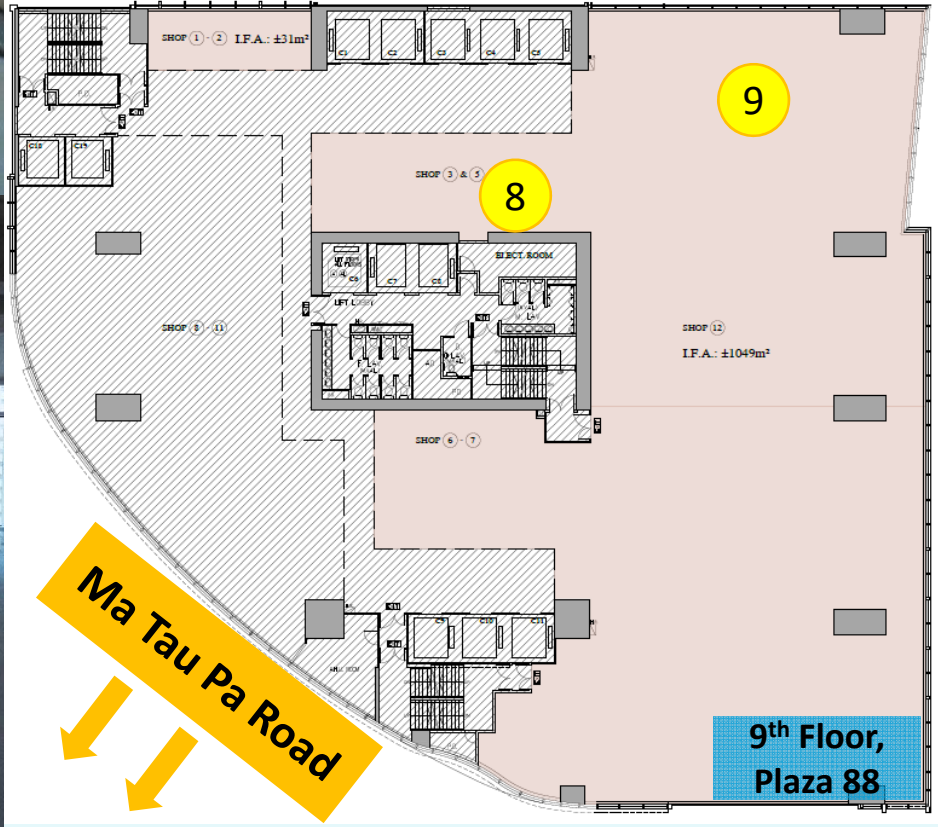

# TW DHC Core Centre Interior

Direction to MTR (Tsuen Wan West) Station

Yeung Uk Road  
(Direction to Bus/  
Mini-bus Stops)

\*Current bare-shell condition to be fitted out by the Government

**TW DHC Core Centre Interior**

**Direction to MTR (Tsuen Wan West) Station**

**Yeung Uk Road  
(Direction to Bus/  
Mini-bus Stops)**

*\*Current bare-shell condition to be fitted out by the Government*

**TW DHC Core Centre Interior**

**Direction to MTR (Tsuen Wan West) Station**