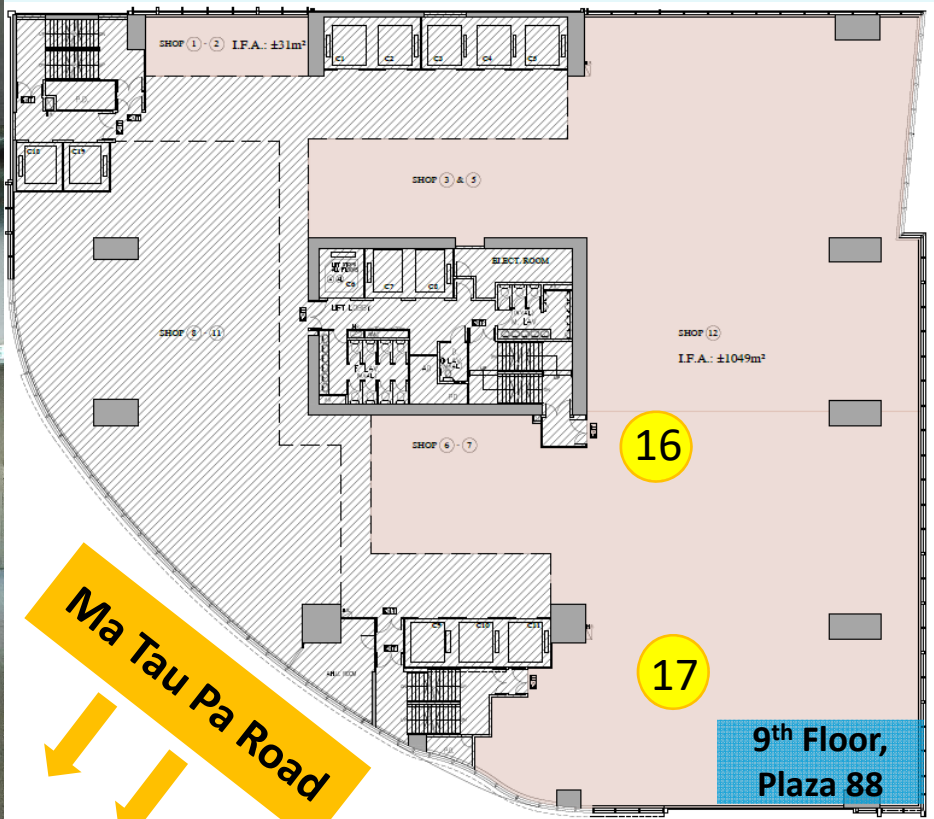

\*Current bare-shell condition to be fitted out by the Government

Access to Service Lifts

Service Lifts

TW DHC Core Centre Interior

Direction to MTR (Tsuen Wan West) Station

Yeung Uk Road  
(Direction to Bus/  
Mini-bus Stops)

\*Current bare-shell condition to be fitted out by the Government

16

Fire Exit

17

TW DHC Core Centre Interior

Direction to MTR (Tsuen Wan West) Station

Yeung Uk Road  
(Direction to Bus/  
Mini-bus Stops)

\*Current bare-shell condition to be fitted out by the Government

Access to Toilets

Access to Toilets

TW DHC Core Centre

Direction to MTR (Tsuen Wan West) Station

Yeung Uk Road  
(Direction to Bus/  
Mini-bus Stops)

Ma Tau Pa Road

9th Floor,  
Plaza 88

\*Current bare-shell condition to be fitted out by the Government