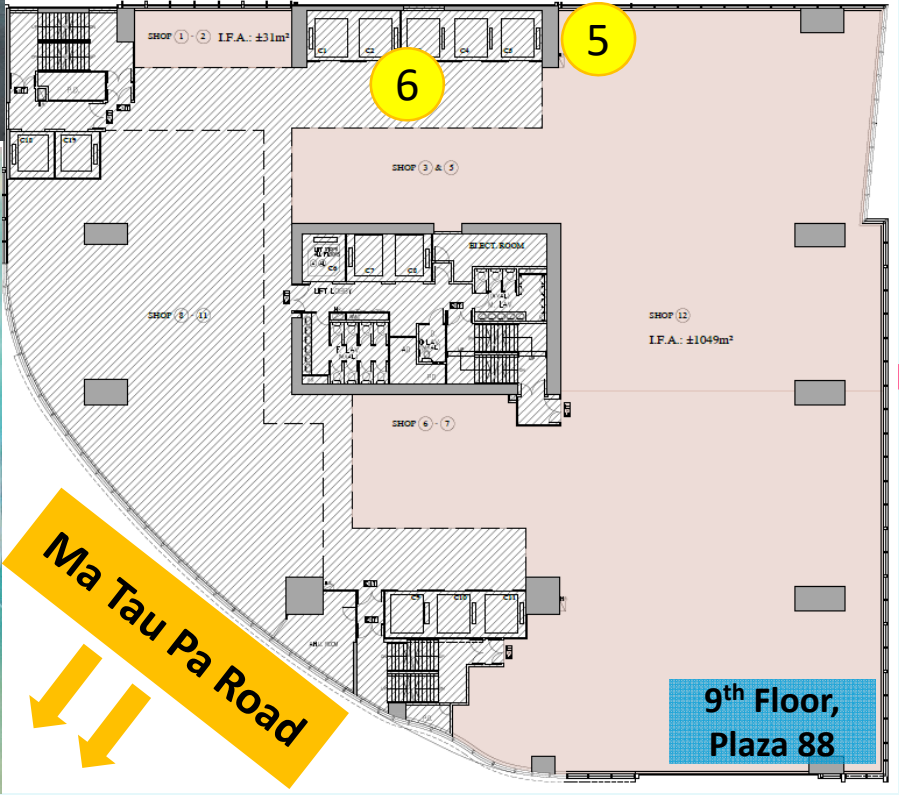

TW DHC Core Centre Interior

Direction to MTR (Tsuen Wan West) Station

**Yeung Uk Road
(Direction to Bus/
Mini-bus Stops)**