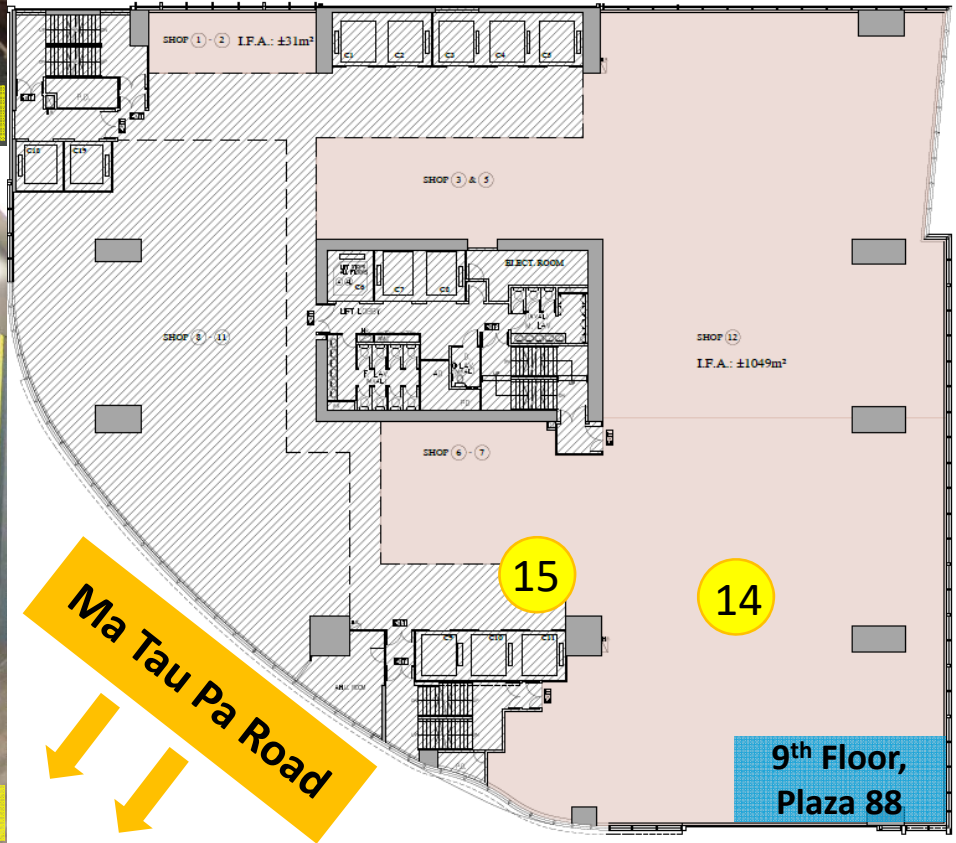

\*Current bare-shell condition to be fitted out by the Government

Access to Service Lifts

Service Lifts

TW DHC Core Centre Interior

Direction to MTR (Tsuen Wan West) Station

Yeung Uk Road  
(Direction to Bus/  
Mini-bus Stops)

\*Current bare-shell condition to be fitted out by the Government

16

Fire Exit

17

TW DHC Core Centre Interior

Direction to MTR (Tsuen Wan West) Station

Yeung Uk Road  
(Direction to Bus/  
Mini-bus Stops)

\*Current bare-shell condition to be fitted out by the Government