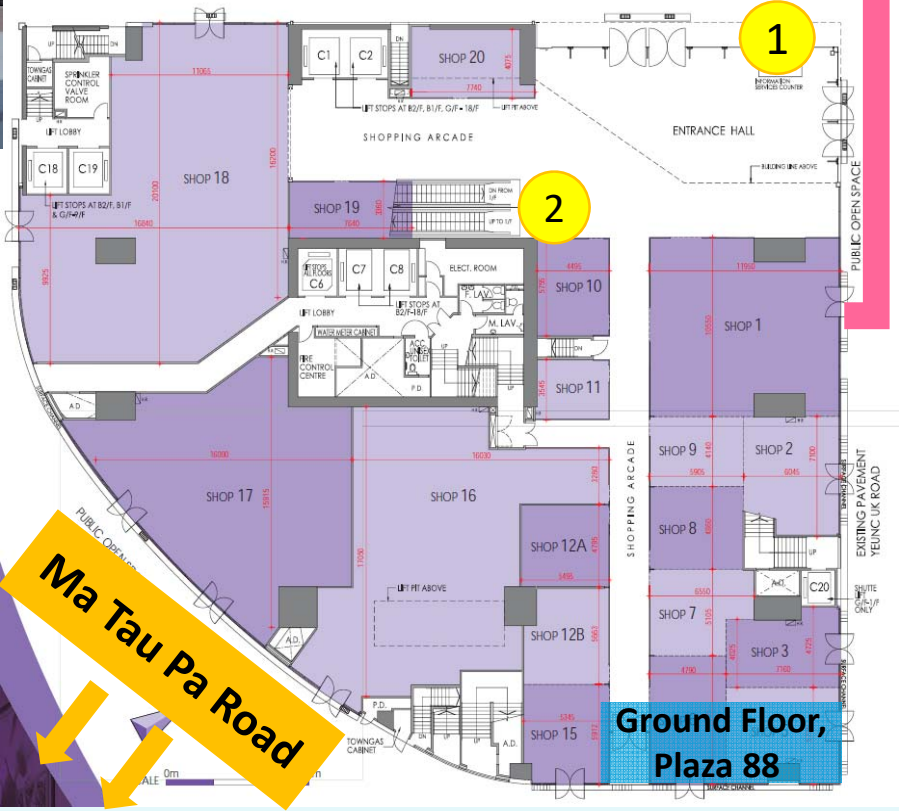

# Floor Plan of DHC Core Centre (Bare-shell)

Direction to MTR (Tsuen Wan West) Station

Yeung Uk Road  
(Direction to Bus/ Mini-bus Stops)

Ma Tau Pa Road

Area for setting-up the Core Centre

9<sup>th</sup> Floor, Plaza 88

1

Plaza 88 Main Entrance

**TW DHC Core Centre  
Ground Floor Entrance**

**Direction to MTR (Tsuen Wan West) Station**

**Yeung Uk Road  
(Direction to Bus/  
Mini-bus Stops)**

2

Escalator to 1st Floor (from Main Entrance)

**Ma Tau Pa Road**

Ground Floor, Plaza 88

Passenger Lifts on 1<sup>st</sup> Floor to DHC Core Centre

Footbridge Entrance on 1<sup>st</sup> Floor (direction to MTR (Tsuen Wan West) Station)

Access on 1<sup>st</sup> Floor to DHC Core Centre