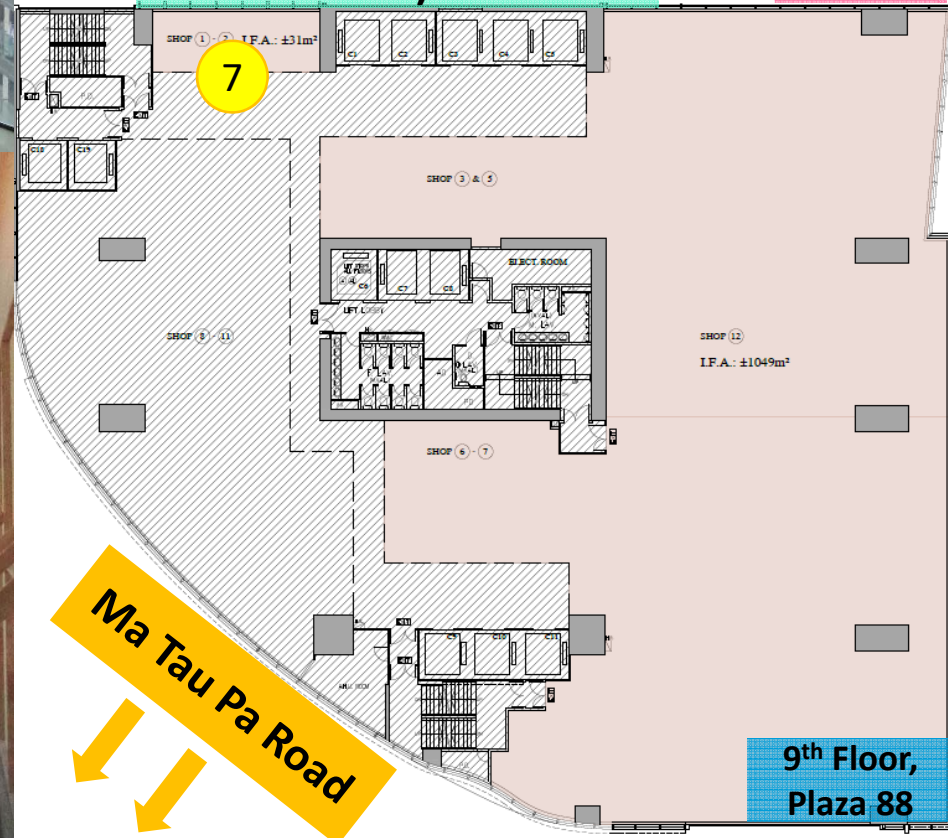

# TW DHC Core Centre Interior

Direction to MTR (Tsuen Wan West) Station

Yeung Uk Road  
(Direction to Bus/  
Mini-bus Stops)

\*Current bare-shell condition to be fitted out by the Government

**TW DHC Core Centre Interior**