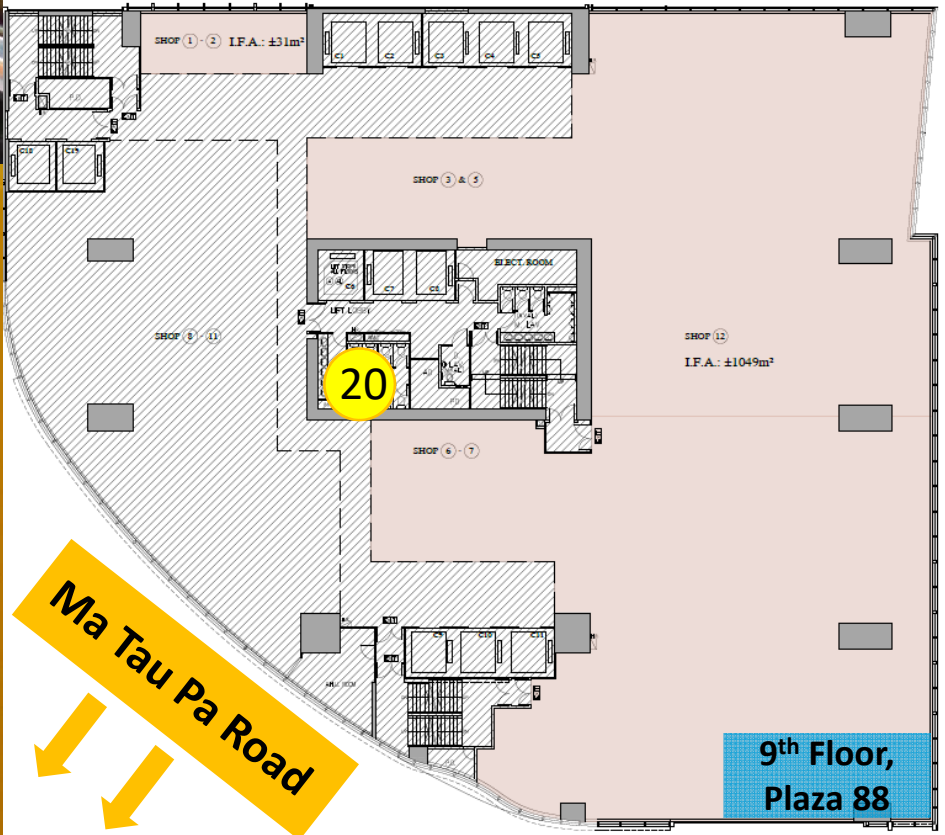

20

Female Toilet

20

Female Toilet

**TW DHC Core Centre**

**Direction to MTR (Tsuen Wan West) Station**

**Yeung Uk Road  
(Direction to Bus/  
Mini-bus Stops)**

**Ma Tau Pa Road**