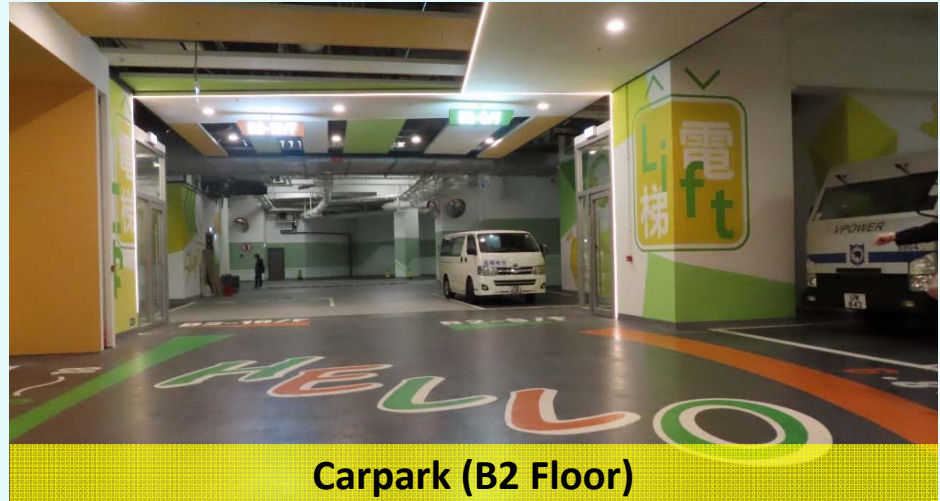

## TW DHC Core Centre - Carpark

Carpark Entrance of Plaza 88 from Ma Tau Pa Road

Carpark Entrance and Exit

Carpark (B2 Floor)

Carpark (B2 Floor)