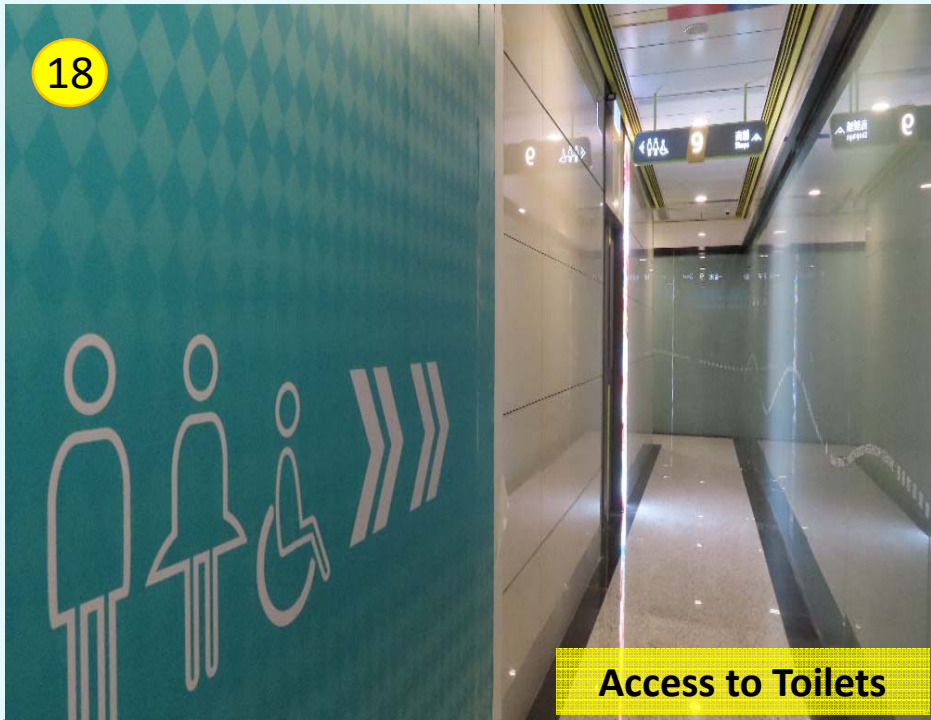

\*Current bare-shell condition to be fitted out by the Government

16

Fire Exit

17

TW DHC Core Centre Interior

Direction to MTR (Tsuen Wan West) Station

Yeung Uk Road  
(Direction to Bus/  
Mini-bus Stops)

\*Current bare-shell condition to be fitted out by the Government