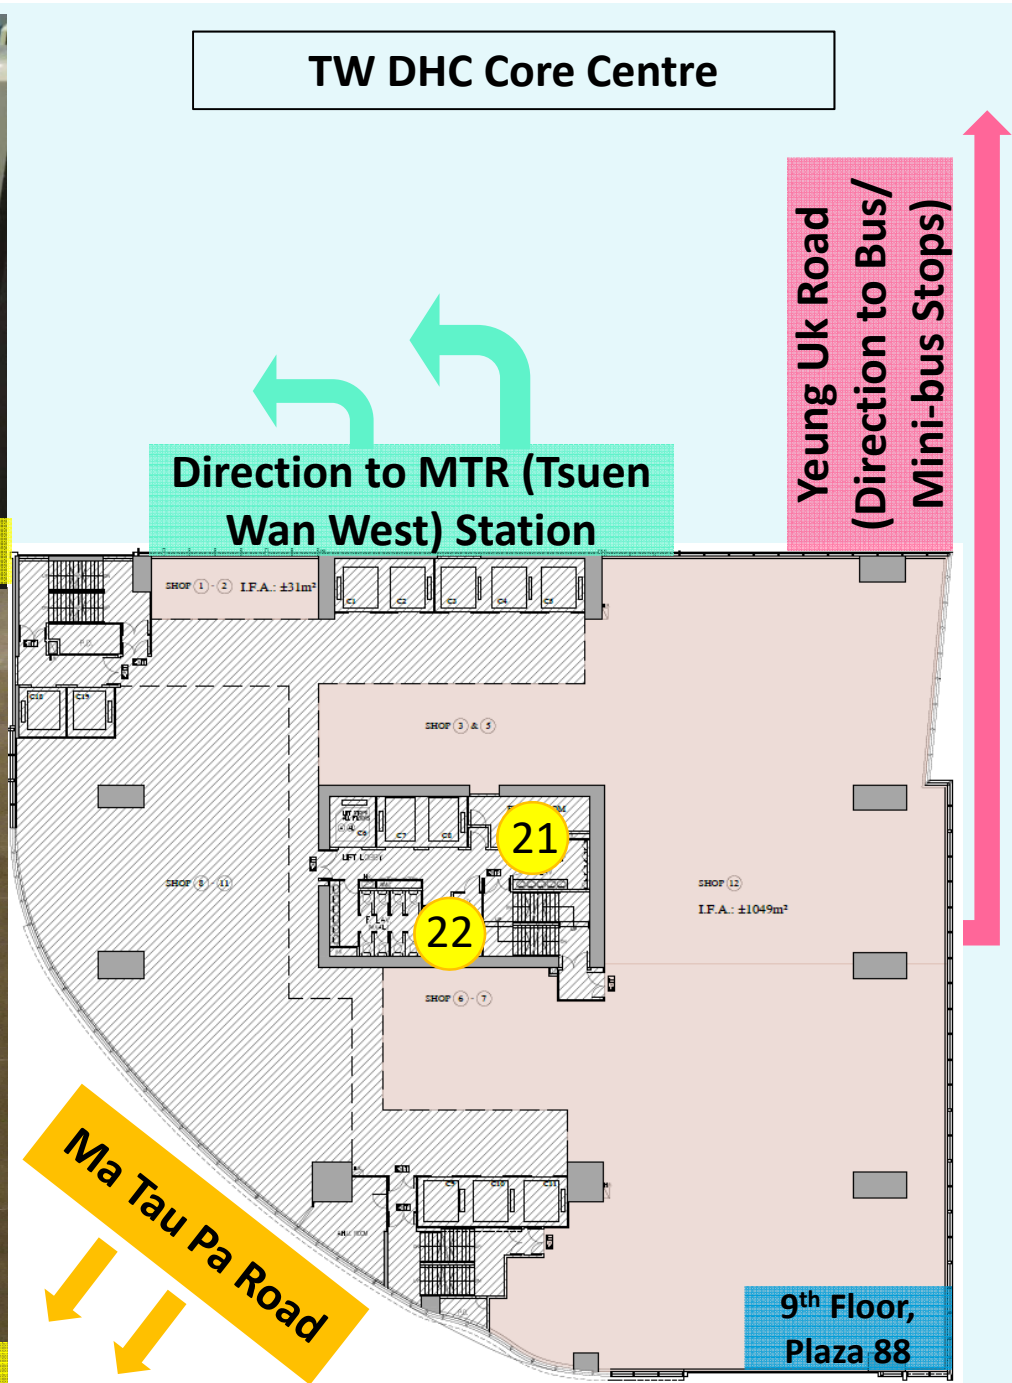

Accessible Toilet

*Current bare-shell condition to be fitted out by the Government