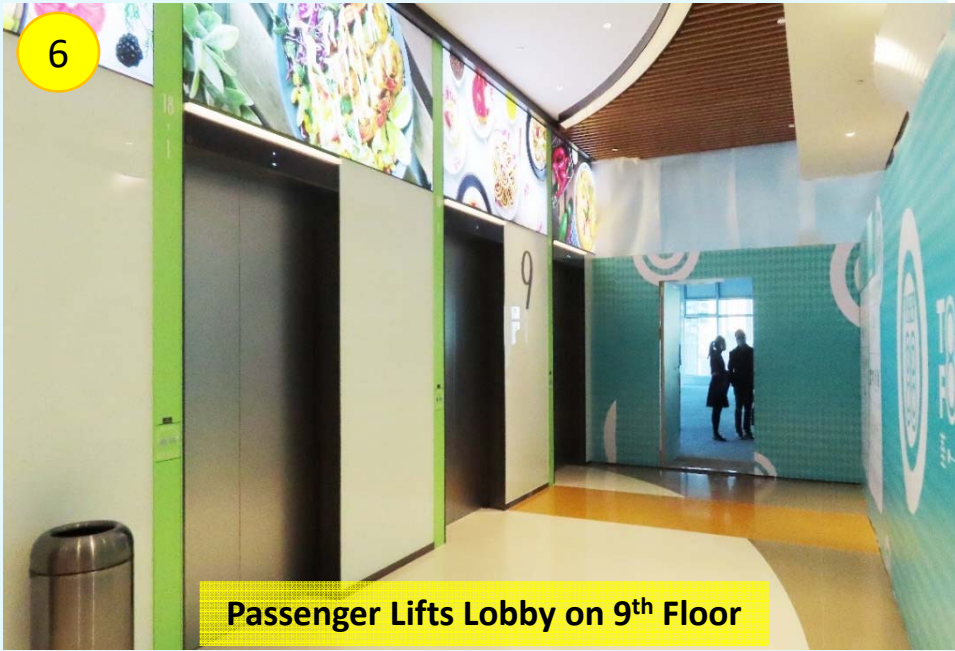

TW DHC Core Centre Interior

Direction to MTR (Tsuen Wan West) Station

**Yeung Uk Road
(Direction to Bus/
Mini-bus Stops)**