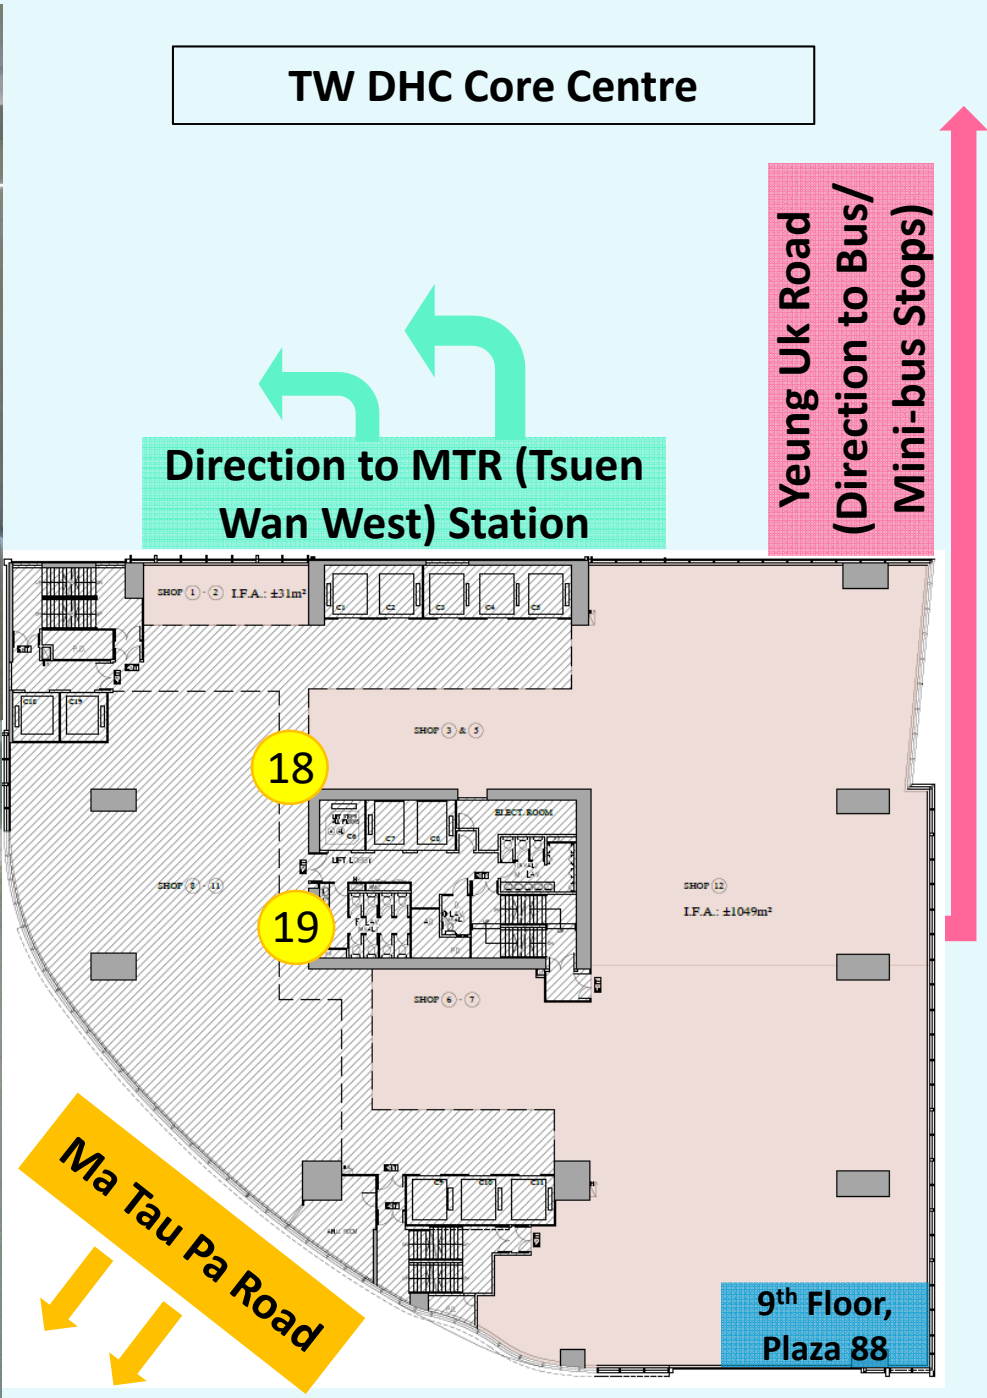

\*Current bare-shell condition to be fitted out by the Government

Access to Service Lifts

Service Lifts

TW DHC Core Centre Interior

Direction to MTR (Tsuen Wan West) Station

Yeung Uk Road  
(Direction to Bus/  
Mini-bus Stops)

\*Current bare-shell condition to be fitted out by the Government

16

Fire Exit

17

TW DHC Core Centre Interior

Direction to MTR (Tsuen Wan West) Station

Yeung Uk Road  
(Direction to Bus/  
Mini-bus Stops)

\*Current bare-shell condition to be fitted out by the Government

Access to Toilets

Access to Toilets

TW DHC Core Centre

Direction to MTR (Tsuen Wan West) Station

Yeung Uk Road  
(Direction to Bus/  
Mini-bus Stops)

Ma Tau Pa Road

9th Floor,  
Plaza 88

\*Current bare-shell condition to be fitted out by the Government

20

Female Toilet

20

Female Toilet

**TW DHC Core Centre**

**Direction to MTR (Tsuen Wan West) Station**

**Yeung Uk Road  
(Direction to Bus/  
Mini-bus Stops)**

**Ma Tau Pa Road**