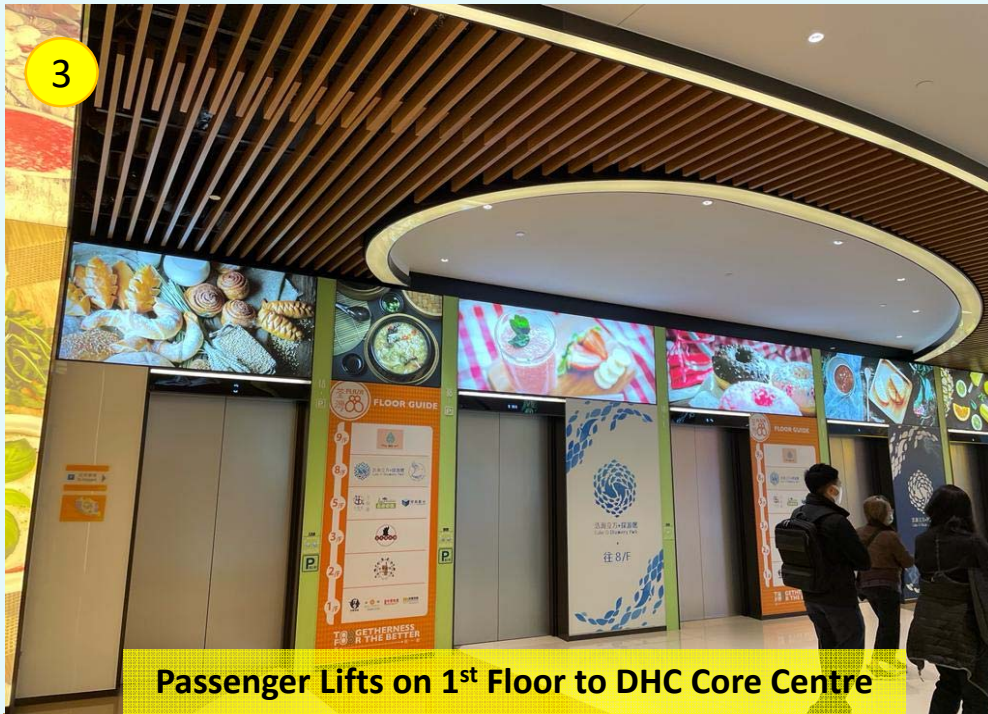

**Ma Tau Pa Road**

Ground Floor, Plaza 88

Passenger Lifts on 1<sup>st</sup> Floor to DHC Core Centre

Footbridge Entrance on 1<sup>st</sup> Floor (direction to MTR (Tsuen Wan West) Station)

Access on 1<sup>st</sup> Floor to DHC Core Centre