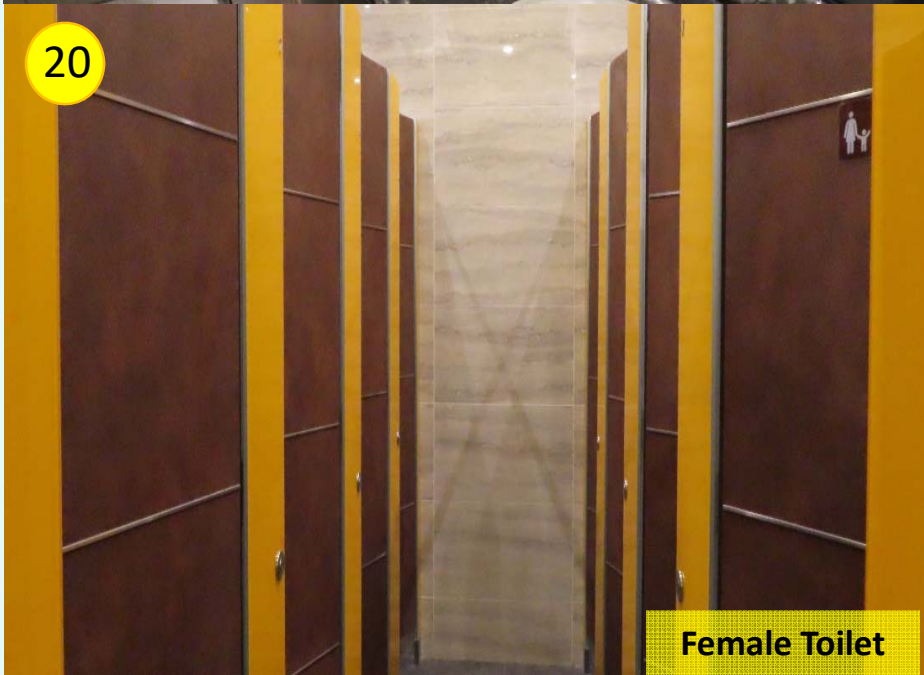

Female Toilet

20

Female Toilet