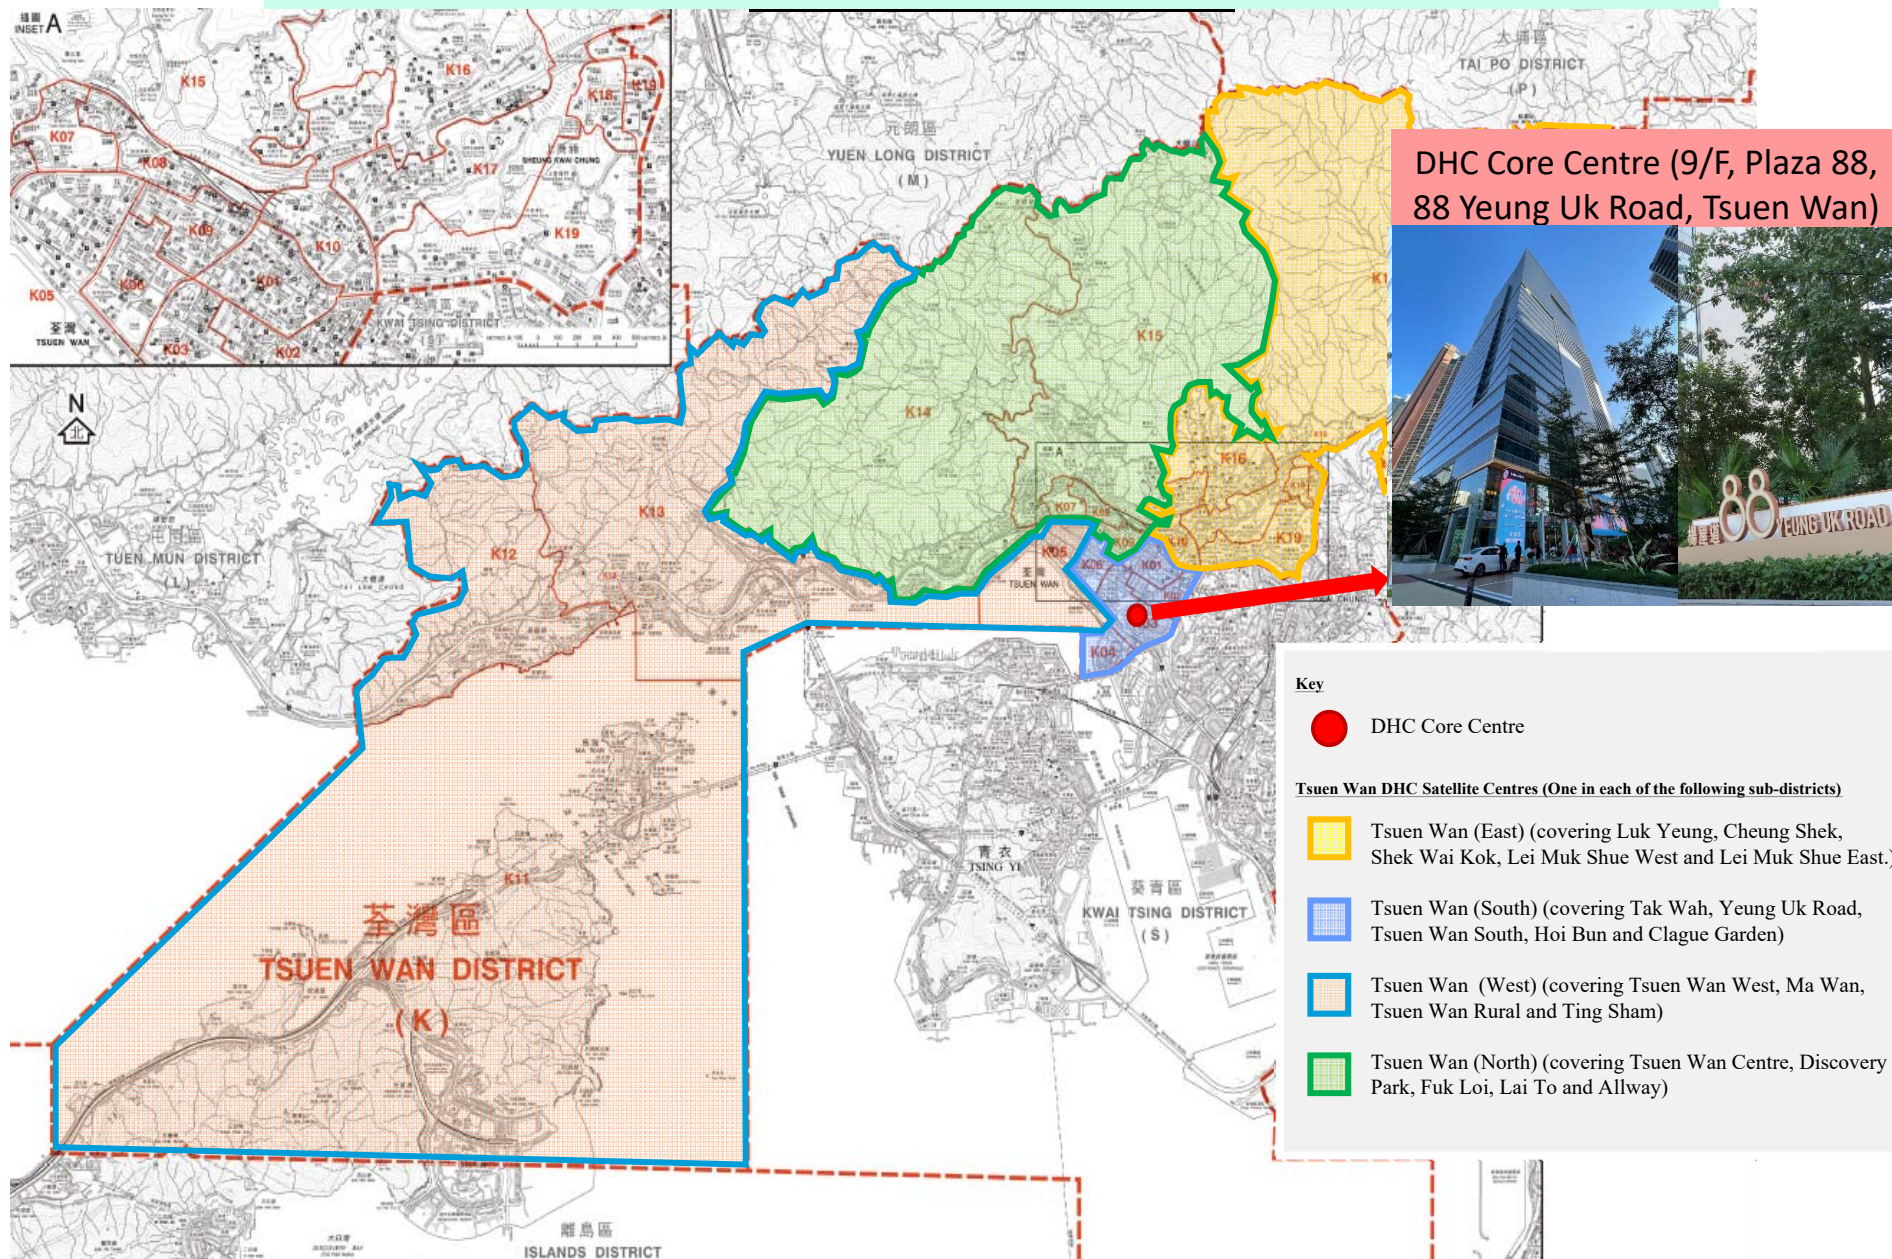

# Tsuen Wan District Health Centre (TW DHC)

## Site Information

# TW DHC Core Centre

**Address:** 9/F, Plaza 88, 88 Yeung Uk Road, Tsuen Wan

MTR (Tsuen Wan West) Station  
(about 8-minute walk to TW DHC)

Bus and Minibus Stops  
(about 3-minute walk to TW DHC;  
bus routes 33A, 41M, 41P, 42M,  
49X, 73P, R42; mini-bus routes  
84, 89B)