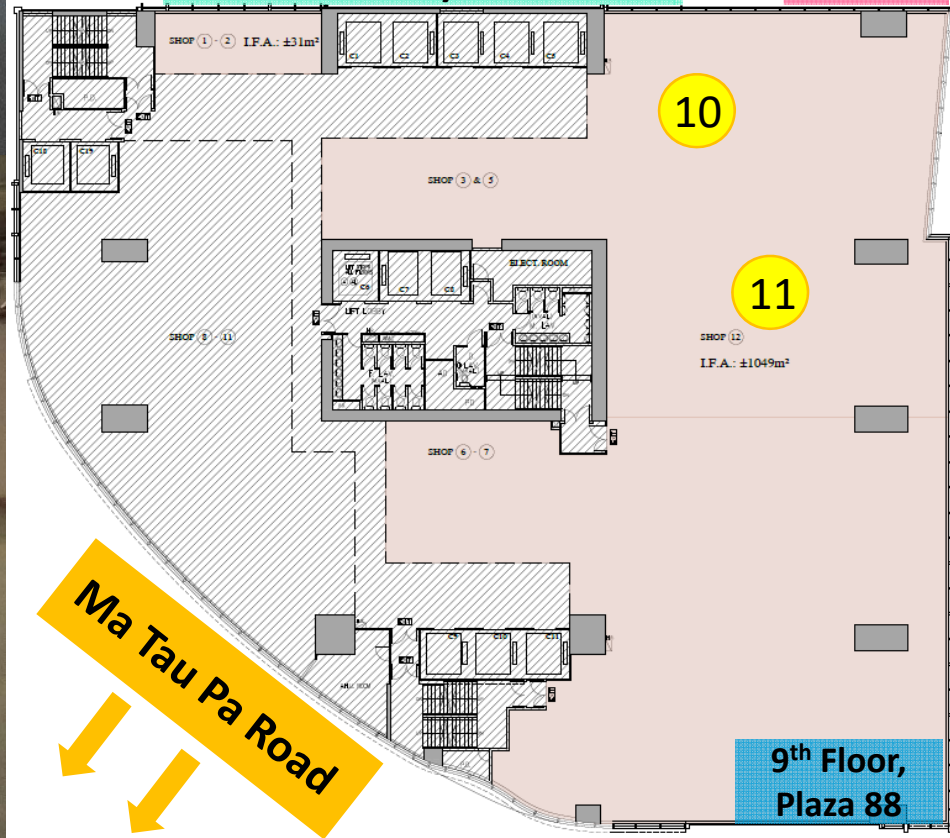

**Direction to MTR (Tsuen Wan West) Station**

**Yeung Uk Road  
(Direction to Bus/  
Mini-bus Stops)**

*\*Current bare-shell condition to be fitted out by the Government*

**TW DHC Core Centre Interior**

**Direction to MTR (Tsuen Wan West) Station**

**Yeung Uk Road  
(Direction to Bus/  
Mini-bus Stops)**

*\*Current bare-shell condition to be fitted out by the Government*

**TW DHC Core Centre Interior**

**Direction to MTR (Tsuen Wan West) Station**

**Yeung Uk Road  
(Direction to Bus/  
Mini-bus Stops)**