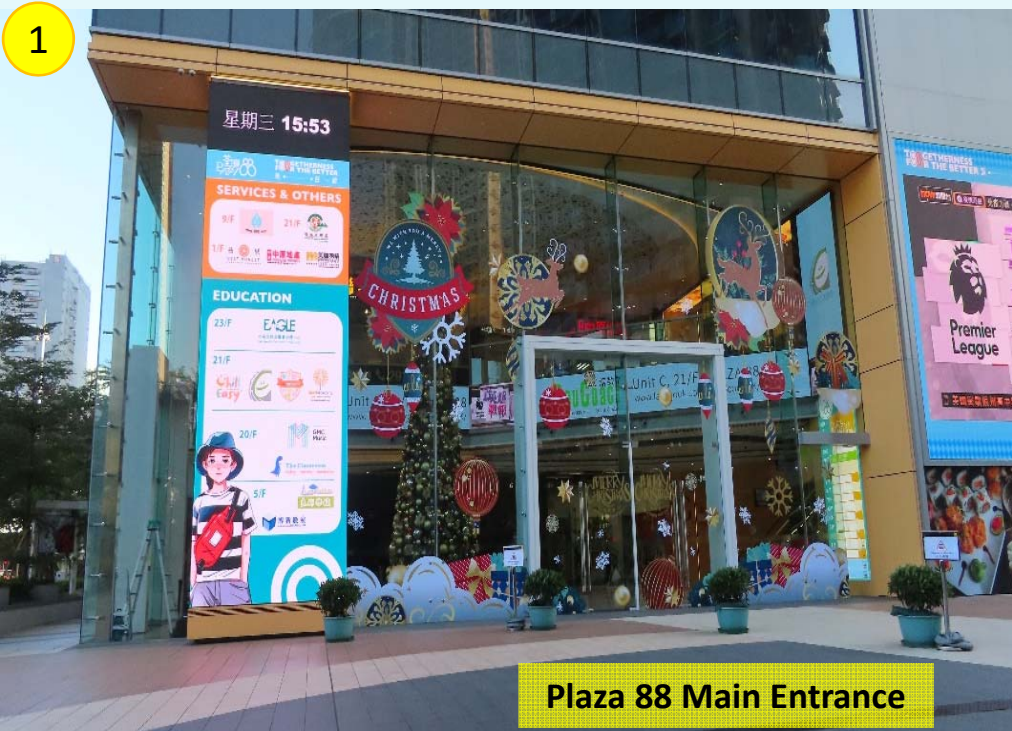

# TW DHC Core Centre

Bus and Mini-bus Stops

Direction to MTR (Tsuen Wan West) Station  
(footbridge on 1<sup>st</sup> Floor)

DHC Plaza 88 Main Entrance

# Floor Plan of DHC Core Centre (Bare-shell)

Direction to MTR (Tsuen Wan West) Station

Yeung Uk Road  
(Direction to Bus/ Mini-bus Stops)

Ma Tau Pa Road

Area for setting-up the Core Centre

9<sup>th</sup> Floor, Plaza 88

1

Plaza 88 Main Entrance

**TW DHC Core Centre  
Ground Floor Entrance**

**Direction to MTR (Tsuen Wan West) Station**

**Yeung Uk Road  
(Direction to Bus/  
Mini-bus Stops)**

2

Escalator to 1st Floor (from Main Entrance)

**Ma Tau Pa Road**

Ground Floor, Plaza 88

Passenger Lifts on 1<sup>st</sup> Floor to DHC Core Centre

Footbridge Entrance on 1<sup>st</sup> Floor (direction to MTR (Tsuen Wan West) Station)

Access on 1<sup>st</sup> Floor to DHC Core Centre