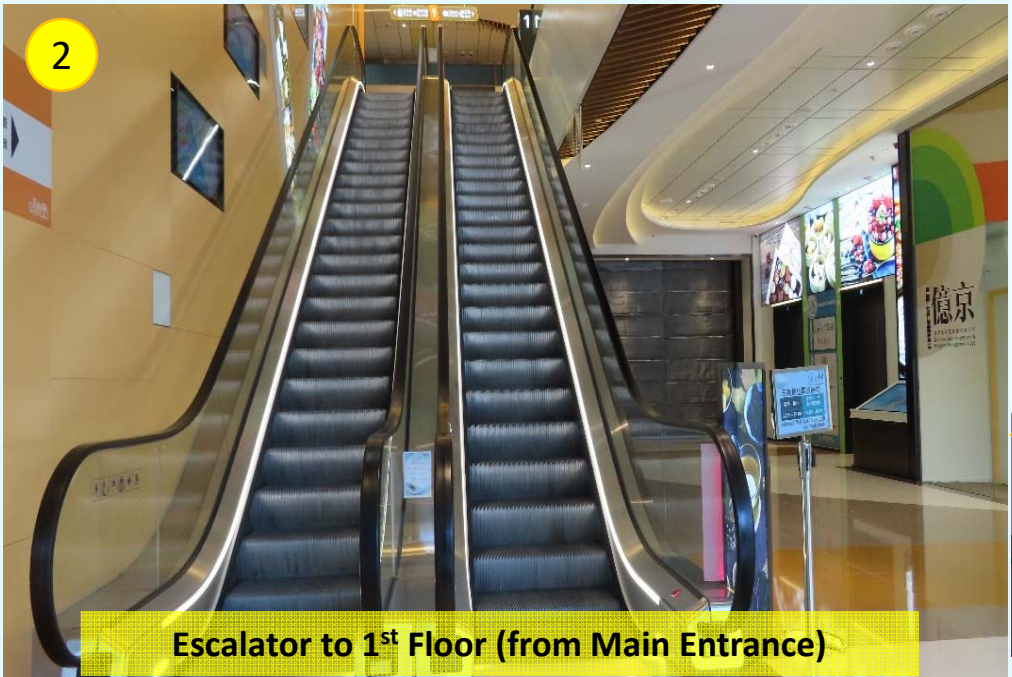

Plaza 88 Main Entrance

2

Escalator to 1st Floor (from Main Entrance)