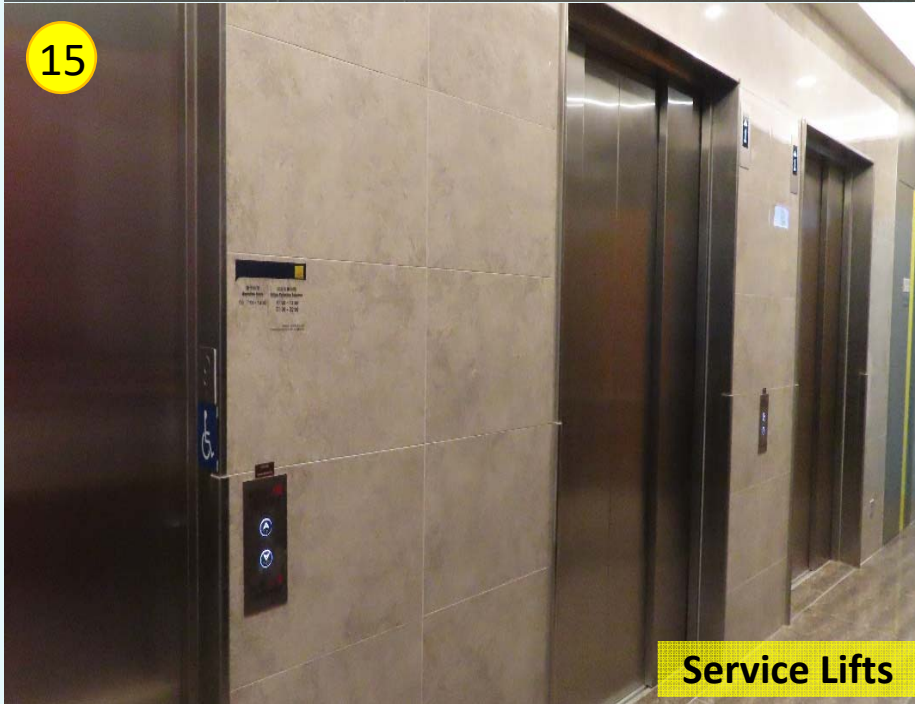

\*Current bare-shell condition to be fitted out by the Government

Access to Service Lifts

Service Lifts

TW DHC Core Centre Interior

Direction to MTR (Tsuen Wan West) Station

Yeung Uk Road  
(Direction to Bus/  
Mini-bus Stops)