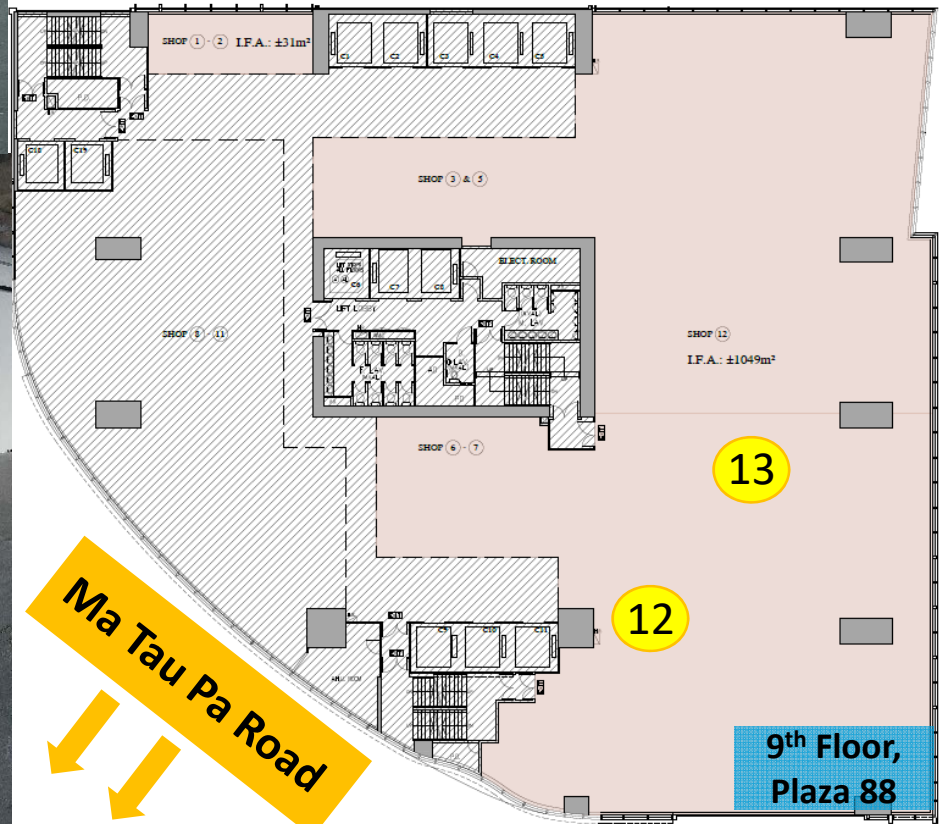

**Direction to MTR (Tsuen Wan West) Station**

**Yeung Uk Road  
(Direction to Bus/  
Mini-bus Stops)**

*\*Current bare-shell condition to be fitted out by the Government*

**TW DHC Core Centre Interior**

**Direction to MTR (Tsuen Wan West) Station**

**Yeung Uk Road  
(Direction to Bus/  
Mini-bus Stops)**

*\*Current bare-shell condition to be fitted out by the Government*

**TW DHC Core Centre Interior**

**Direction to MTR (Tsuen Wan West) Station**

**Yeung Uk Road  
(Direction to Bus/  
Mini-bus Stops)**

\*Current bare-shell condition to be fitted out by the Government

Access to Service Lifts

Service Lifts

TW DHC Core Centre Interior

Direction to MTR (Tsuen Wan West) Station

Yeung Uk Road  
(Direction to Bus/  
Mini-bus Stops)