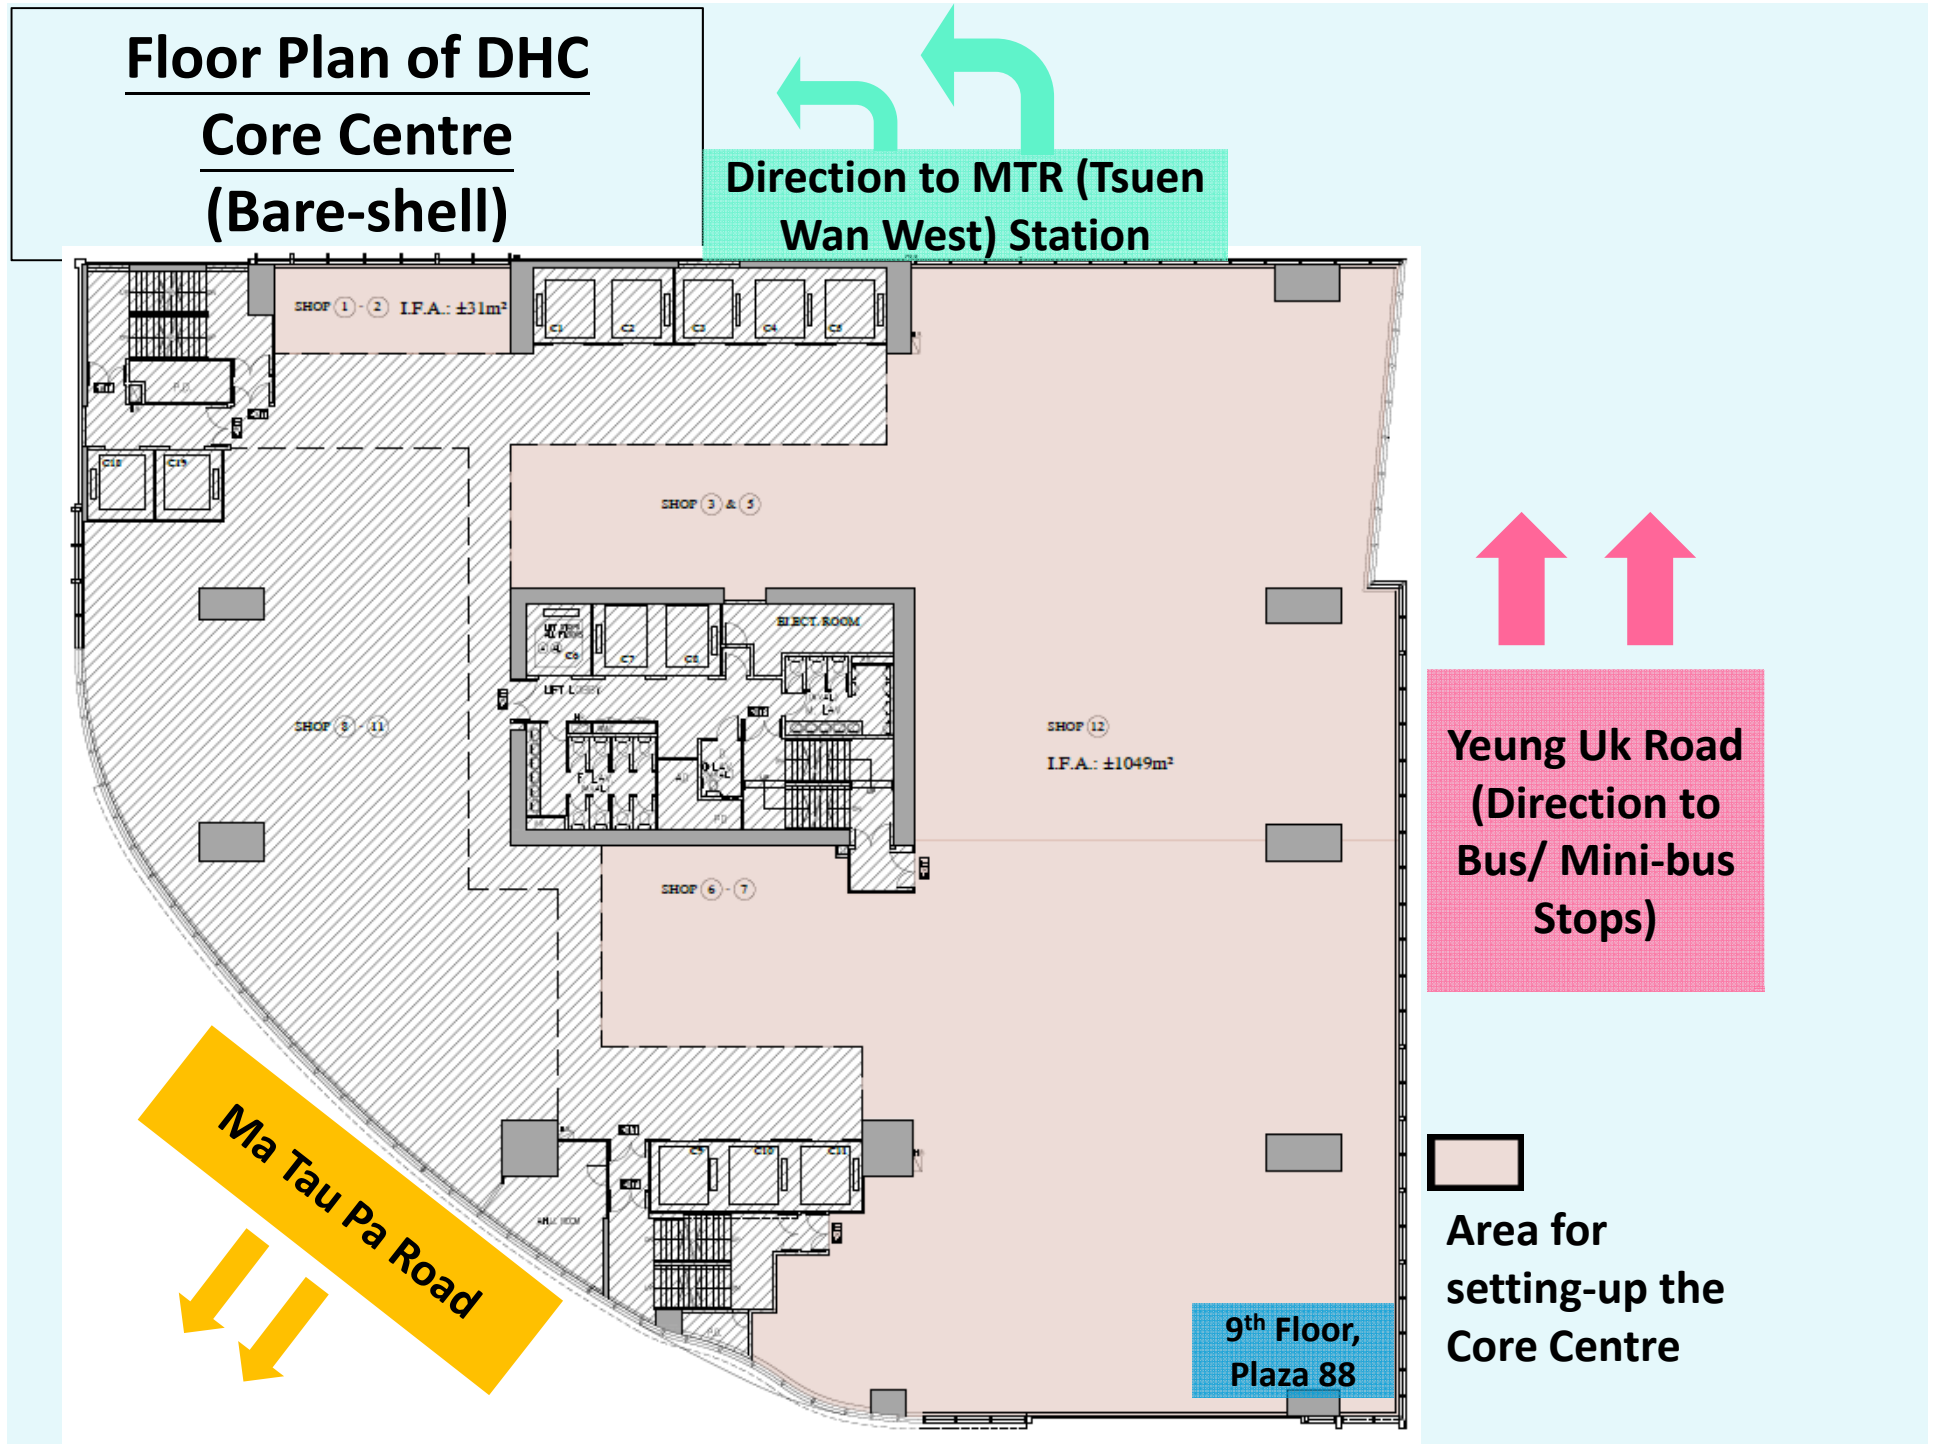

# TW DHC Core Centre

Bus and Mini-bus Stops

Direction to MTR (Tsuen Wan West) Station  
(footbridge on 1<sup>st</sup> Floor)

DHC Plaza 88 Main Entrance

# Floor Plan of DHC Core Centre (Bare-shell)

Direction to MTR (Tsuen Wan West) Station

Yeung Uk Road  
(Direction to Bus/ Mini-bus Stops)

Ma Tau Pa Road

Area for setting-up the Core Centre

9<sup>th</sup> Floor, Plaza 88

1

Plaza 88 Main Entrance

**TW DHC Core Centre  
Ground Floor Entrance**

**Direction to MTR (Tsuen Wan West) Station**

**Yeung Uk Road  
(Direction to Bus/  
Mini-bus Stops)**

2

Escalator to 1st Floor (from Main Entrance)

**Ma Tau Pa Road**

Ground Floor, Plaza 88

Passenger Lifts on 1<sup>st</sup> Floor to DHC Core Centre

Footbridge Entrance on 1<sup>st</sup> Floor (direction to MTR (Tsuen Wan West) Station)

Access on 1<sup>st</sup> Floor to DHC Core Centre