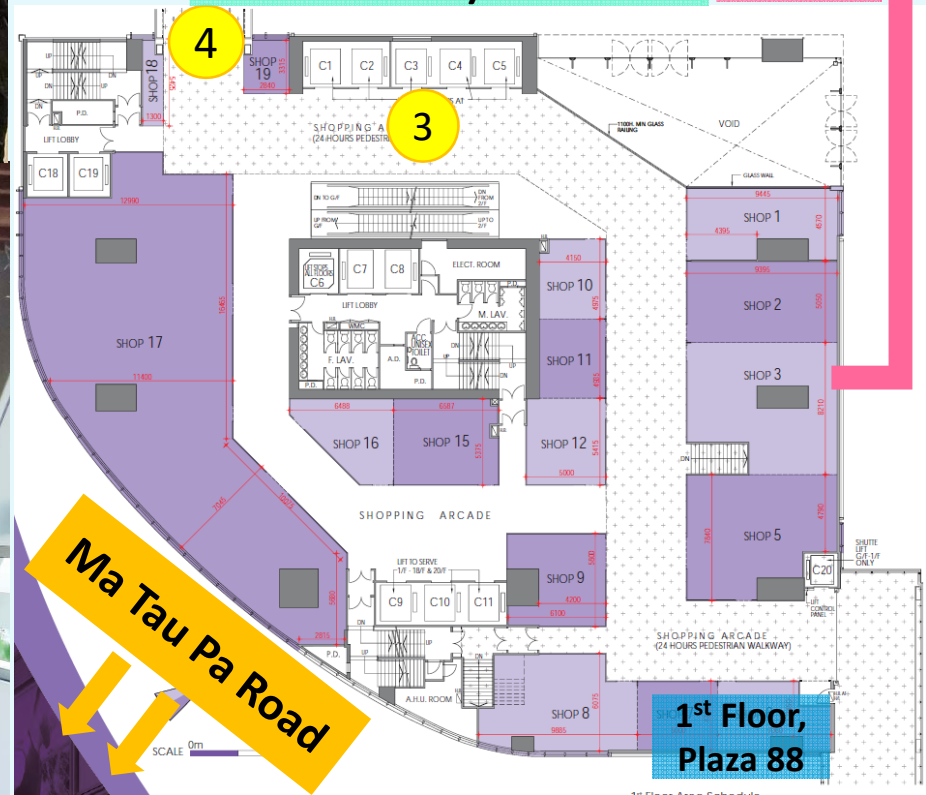

1

Plaza 88 Main Entrance

**TW DHC Core Centre  
Ground Floor Entrance**

**Direction to MTR (Tsuen Wan West) Station**

**Yeung Uk Road  
(Direction to Bus/  
Mini-bus Stops)**

2

Escalator to 1st Floor (from Main Entrance)

**Ma Tau Pa Road**

Ground Floor, Plaza 88

Passenger Lifts on 1<sup>st</sup> Floor to DHC Core Centre

Footbridge Entrance on 1<sup>st</sup> Floor (direction to MTR (Tsuen Wan West) Station)

Access on 1<sup>st</sup> Floor to DHC Core Centre

Direction to MTR (Tsuen Wan West) Station

Yeung Uk Road  
(Direction to Bus/Mini-bus Stops)

Ma Tau Pa Road

1<sup>st</sup> Floor, Plaza 88

**TW DHC Core Centre Interior**

**Direction to MTR (Tsuen Wan West) Station**